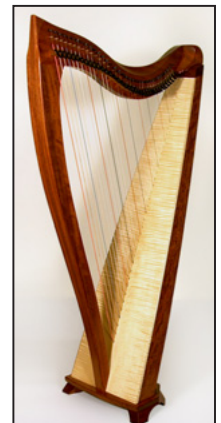

Lever Harp Rental Program Rates

Prices Effective January 1, 2009

• Prices subject to change without notice •

*Lyon & Healy
Troubadour*

Salvi Livia

Dusty Strings FH36

**Popular
Rental
Harps**

Rental Specials: